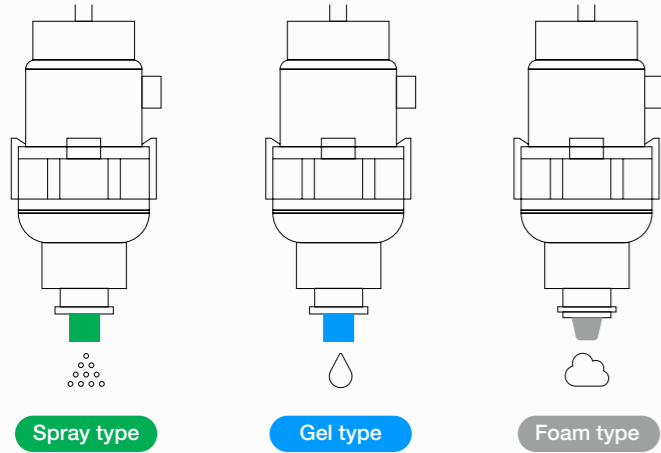

GWSD30

TOUCH FREE

MULTI-DISPENSER

Foam, Gel and Spray type pumps
Touch free Multi-dispenser for Soap
and Hand sanitizer

- Industry-leading battery life up to 100,000 uses
- Simple replacement of main part with Snap in/out system for saving service cost and environment
 - Touch-free reduces cross-contamination to prevent the transfer of germs
 - Big capacity of 1,000ml refillable tank reduces maintenance and cost
 - Cartridge bag option available
- luxury Aluminum alloy with anodizing finish to complement your washroom
 - Dispenser designed with anti-theft lock

GWSD30

Touch Free

Auto Dispenser

SPECIFICATIONS

Item Category	Specifications
Product description	Automatic touch free dispenser
Pump type	Foam, Gel and Spray
Drop doses	0.4~0.8mL (0.4 ml per 1shot)
Refillable capacity	1,000mL (2,500 times per 1 liter base on 1shot)
Power supply	Dry battery: 4 pcs "C" size Alkaline batteries
Battery life	Operates on 100,000 times (Differentiates depending on battery brand)
Working current	~300 mA
Sensing distance	5~10cm
LED lighting	Blue light When the power is low (less than 4.5V)
Housing materials	ABS + Aluminum alloy with anodizing finish
Safety auto switch system	Power shut off when cover is opened
Product size	L 280 * W 130 * H 120mm
Weight	N.W. 1kg, G.W.1.3kg (excluding battery)
Gift box	L 307 * W 140 * H 128mm (1unit/per box)
Carton box	L590* W 460 * H 280mm (12units/per box)
Container packing	20GP:4500pcs, 40HQ:10500pcs