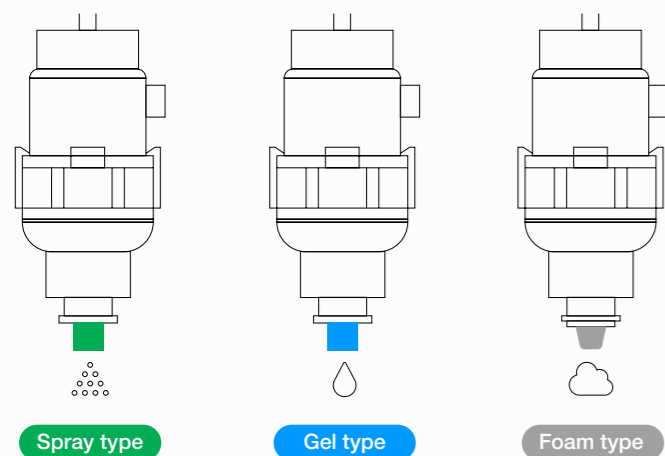

GWSD31

TOUCH FREE

MULTI-DISPENSER

Foam, Gel and Spray type pumps
Touch free Multi-dispenser for Soap
and Hand sanitizer

- Industry-leading battery life up to 100,000 uses
- Simple replacement of main part with Snap in/out system for saving service cost and environment
 - Touch-free reduces cross-contamination to prevent the transfer of germs
 - Big capacity of 1,000ml refillable tank reduces maintenance and cost
 - Cartridge bag option available
- luxury Aluminum alloy with anodizing finish to complement your washroom
 - Dispenser designed with anti-theft lock

GWSD31 Touch Free Auto Dispenser

SPECIFICATIONS

Item Category	Specifications
Product description	Automatic touch free dispenser
Pump type	Foam, Gel and Spray
Drop doses	0.4~0.8mL (0.4 ml per 1shot)
Refillable capacity	1,000mL (2,500 times per 1 liter base on 1shot)
Power supply	Dry battery: 4 pcs "C" size Alkaline batteries
Battery life	Operates on 100,000 times (Differentiates depending on battery brand)
Working current	~300 mA
Sensing distance	5~10cm
LED lighting	Blue light When the power is low (less than 4.5V)
Housing materials	ABS + Aluminum alloy with anodizing finish
Safety auto switch system	Power shut off when cover is opened
Product size	L 281.4* W 123.6 * H 115mm
Weight	N.W. 1.2kg, G.W.1.5kg (excluding battery)
Gift box	L 307 * W 140* H 128mm (1unit/per box)
Carton box	L590* W 460 * H 280mm (12units/per box)
Container packing	20GF:4500pcs, 40HQ:10500pcs