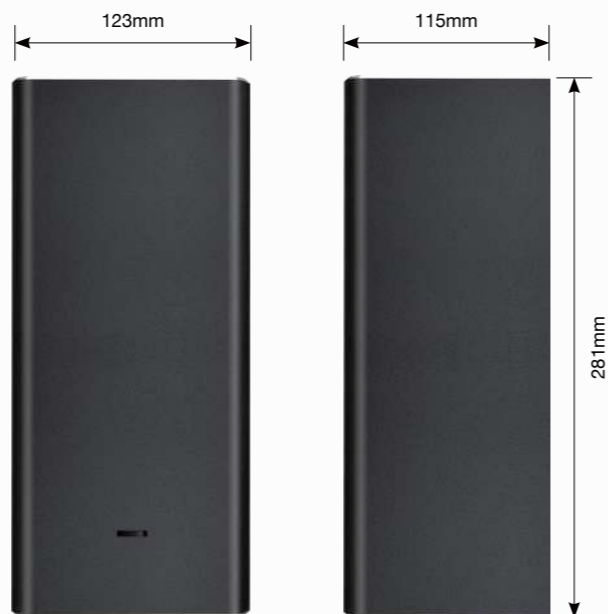

GWSD31

TOUCH FREE

MULTI-DISPENSER

Foam, Gel and Spray type pumps
Touch free Multi-dispenser for Soap
and Hand sanitizer

- Industry-leading battery life up to 100,000 uses
- Simple replacement of main part with Snap in/out system for saving service cost and environment
 - Touch-free reduces cross-contamination to prevent the transfer of germs
 - Big capacity of 1,000ml refillable tank reduces maintenance and cost
 - Cartridge bag option available
- luxury Aluminum alloy with anodizing finish to complement your washroom
 - Dispenser designed with anti-theft lock

GWSD31 Touch Free Auto Dispenser

SPECIFICATIONS

Item Category	Specifications
Product description	Automatic touch free dispenser
Pump type	Foam, Gel and Spray
Drop doses	0.4~0.8mL (0.4 ml per 1shot)
Refillable capacity	1,000mL (2,500 times per 1 liter base on 1shot)
Power supply	Dry battery: 4 pcs "C" size Alkaline batteries
Battery life	Operates on 100,000 times (Differentiates depending on battery brand)
Working current	~300 mA
Sensing distance	5~10cm
LED lighting	Blue light When the power is low (less than 4.5V)
Housing materials	ABS + Aluminum alloy with anodizing finish
Safety auto switch system	Power shut off when cover is opened
Product size	L 281.4* W 123.6 * H 115mm
Weight	N.W. 1.2kg, G.W.1.5kg (excluding battery)
Gift box	L 307 * W 140* H 128mm (1unit/per box)
Carton box	L590* W 460 * H 280mm (12units/per box)
Container packing	20GF:4500pcs, 40HQ:10500pcs